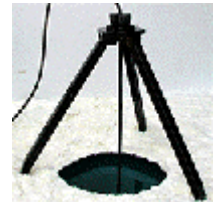

Aqua-Vu Accessories

NEW Aqua-Vu 35mm Camera
#204-AV35

New for 2003, the AV-35 makes it easy for anyone to take high-quality underwater photographs. The AV-35 is a waterproof, re-usable 35-mm camera, which features a built in flash. Waterproof to 15 meters, the camera can also be taken out of the underwater housing for use in dry conditions. The AV-35 offers all of these features at a price comparable to most single-use disposable underwater cameras. On vacation, at the beach, or in the boat - the Aqua-Vu 35 is perfect for capturing your outdoor memories.

NEW Battery Doc
#204-BD-12

The ideal sportsman's battery charger. It includes a three LED charge indicator. It also has two stages of operation, Constant Voltage (Maintenance) and Constant Current (Charging.) With an operating temperature of 32 degrees to 104 degrees Fahrenheit this charger can go anywhere. The Secret behind the Battery Doc is their use of a "Switcher Power Supply Technology" which means no magnetics and a lighter charger. Battery Doc includes Male Connector (cigarette lighter) Output with conversion Battery Clips and a Motorcycle Plug to accommodate any application and everything fits neatly into a convenient storage case.

NEW Ice Pod
#204-IP

New for 2003, the Ice Pod accessory makes it easy for anglers to keep their camera facing the proper direction. A ball-socket style cable stopper attached at the desired depth, makes it possible to fine-tune the camera's field of view, the Ice Pod positions the camera above the bottom without disturbing sediment that decreases water clarity and reducing viewing distance. The Ice Pod is a must-have ice fishing accessory, whether horizontal-or down-viewing.