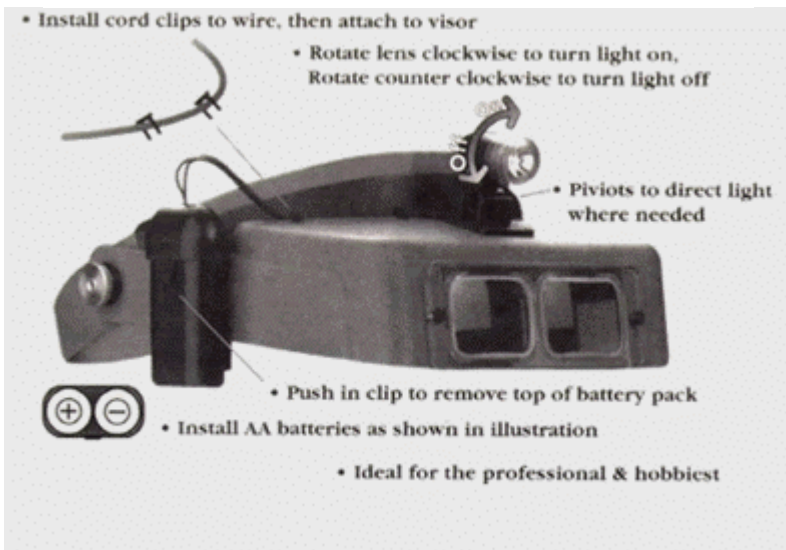

OptiVisor

OptiVisor is a precision binocular headband magnifier which permits unrestricted user efficiency while reducing eye strain - leaves both hands free and allows three dimensional vision - Used by anyone whose profession or craft requires close accurate work - Can be worn over prescription or safety eyeglasses.

OptiVisor is equipped with these unique features

- Optical Glass Prismatic Lenses - Ground and polished to precision optical standards - bevel edged and mounted in interchangeable plastic frame.
- It tilts - Adjustable pivots allow the visor to be tilted out of the way when not needed and at your fingertips when you need magnification.
- Adjustable Headband - Conforms to fit all head sizes - fabricated from a special blend of lightweight material - comfortable when worn for long periods of time.
- High Impact visor - Provides a tough, durable, always new appearance.
- Genuine Leather Comfort Band - Padded with orthopedic felt adds to comfort.

Item No.	Magnifies	Focal Length
106-DA-2	1 1/2	20 inches
106-DA-3	1 3/4 times	14 inches
106-DA-4	2 times	10 inches
106-DA-5	2 1/2 times	8 inches
106-DA-7	2 3/4 times	6 inches
106-DA-10	3 1/2 times	4 inches

* OptiVisor w/Lens Plate.

106-DA-0 OptiVisor, Visor and Headband Only.
(No lens plate).

106-DA-HBL OptiVisor, Replacement Headband
w/leather.

Lens No.	Magnifies	Focal Length
106-LP-2	1 1/2 times	20 inches
106-LP-3	1 3/4 times	14 inches
106-LP-4	2 times	10 inches
106-LP-5	2 1/2 times	8 inches
106-LP-7	2 3/4 times	6 inches
106-LP-10	3 1/2 times	4 inches

* Lens Plate Only.

VisorLIGHT

Hands Free Light
Xenon Laserbeam
6000 CandlePower
Clips Secure Wire To Head Set
5 To 6 Hours Battery Life

106-LT-06
VisorLight w/battery pack, short cord-10"

106-LT-42
VisorLight w/battery pack, long cord-42"